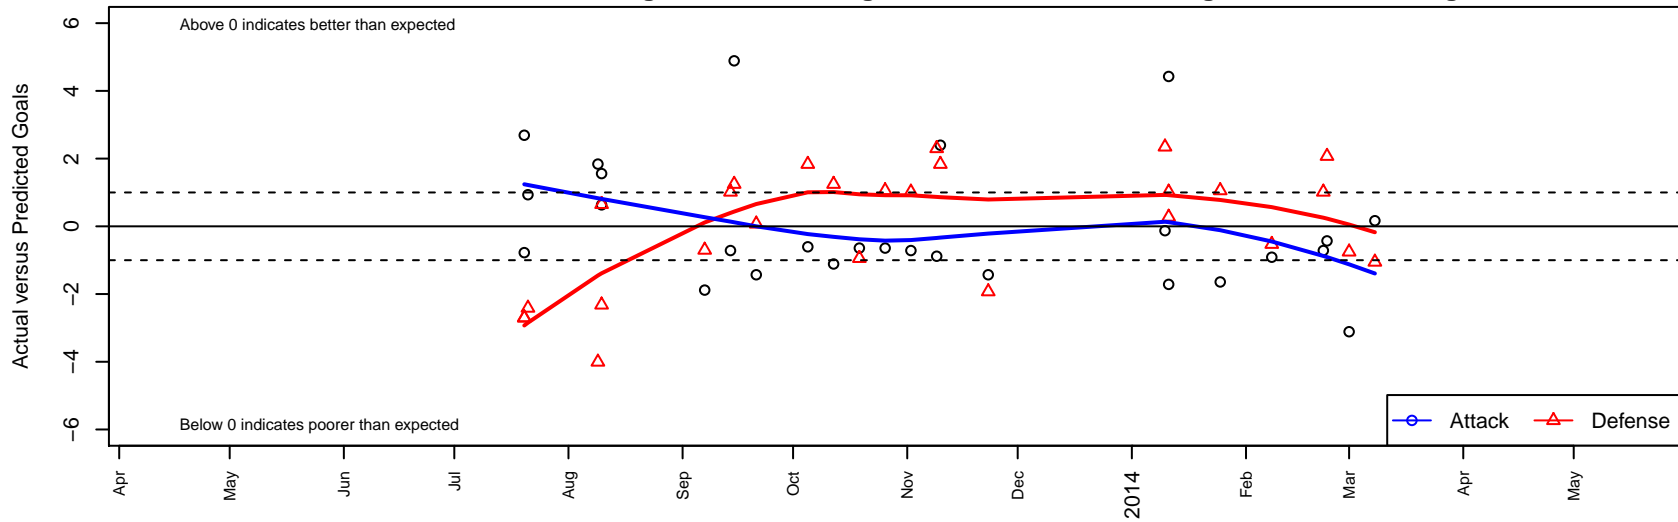

Blackhills FC Black B02

Blackhills FC
 Olympia, WA
 B02 total strength=376
 attack=0.4 defense=0.13
 fall league = RCL B02 Div 4, Spr RCL B02 Div 4
 alt names used:
 Blackhills FC B02 Black
 Blackhills FC B 02 Black
 Blackhills FC B 02 Black A

Venues played:
 KITG BU11 Green
 Blast Off BU11 A
 RCL B02 Div 4
 PacNW Winter Classic Premier II U11
 Spr RCL B02 Div 4

Blackhills FC Black B02
 Dots are actual minus expected GF (blue circles) and GA (red triangles).
 Blue line is smoothed change in attack strength. Red is smoothed change in defense strength.